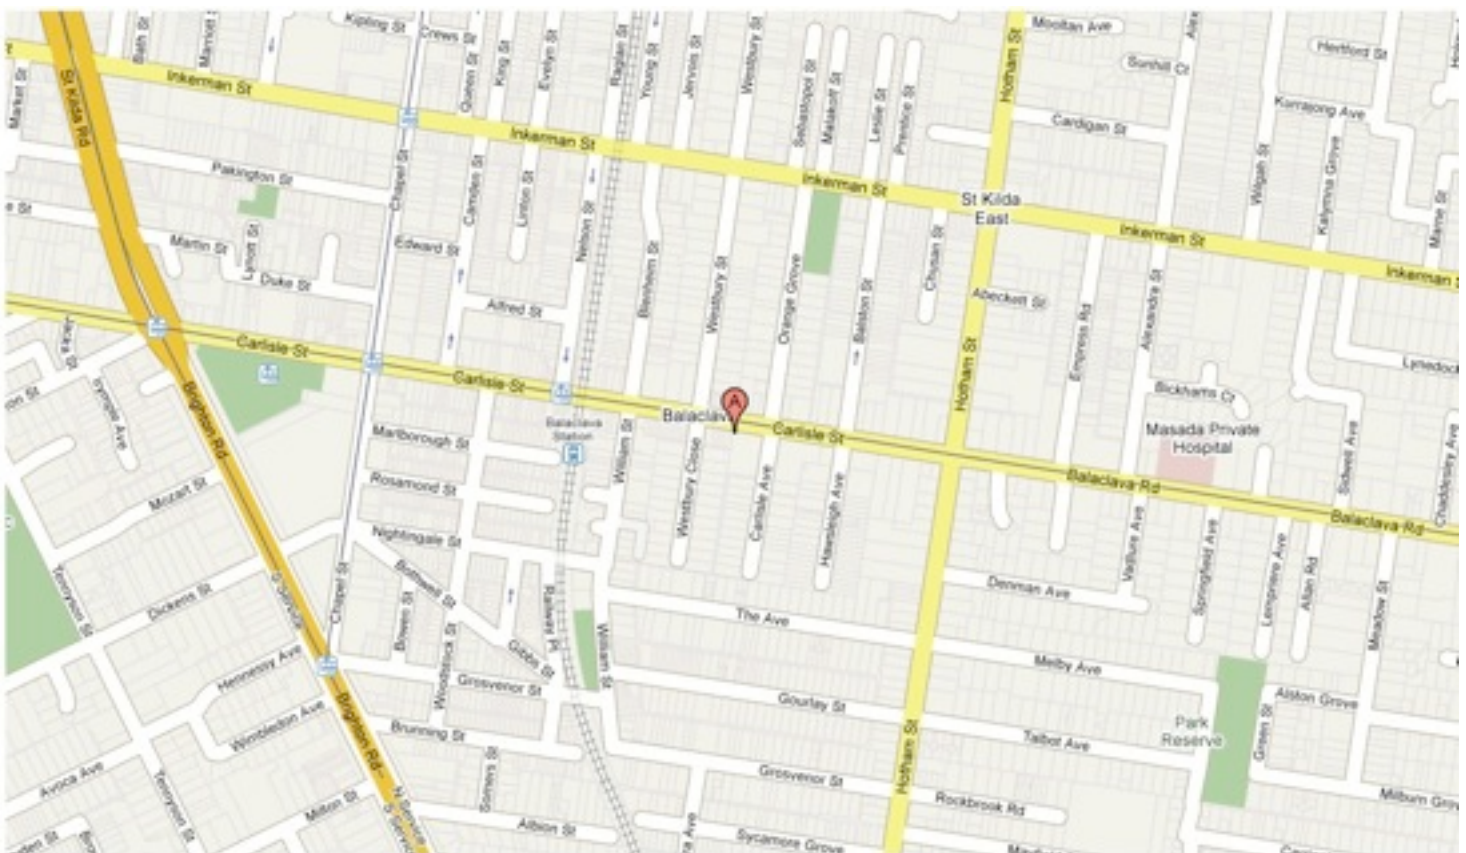

## Car:

Look for the corner of Carlisle St and Carlisle Ave (**Melways Ref Map 58: E-11**). Turn into the Carlisle Ave, and you will see a car park on the right side. Our office is located on the ground floor, facing the car park

## Tram:

Trams #3 and #16 along Carlisle Street

## Train:

**Sandringham** line: Balaclava Station

## Train and Tram:

**Frankston, Dandenong, or Belgrave** line to Caulfield Station and then take Tram #3 to Carlisle Avenue